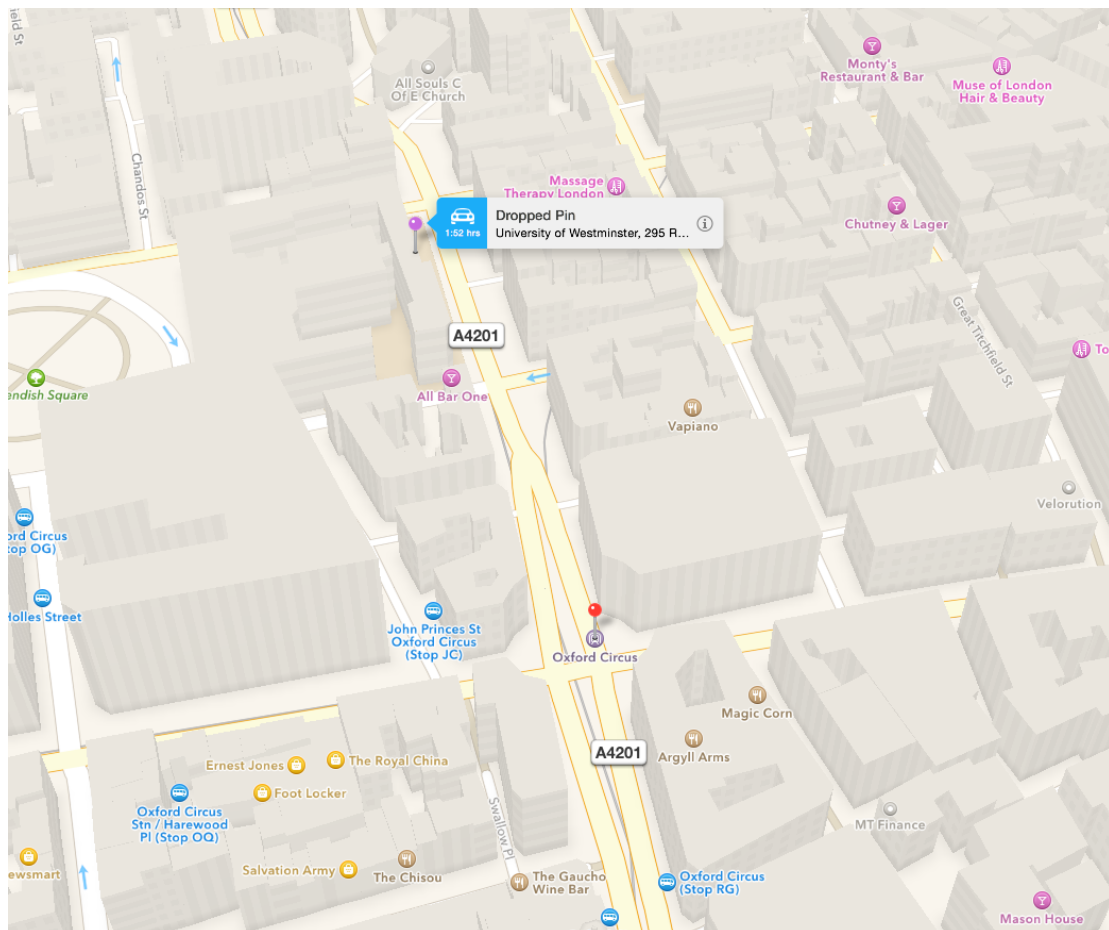

### Getting here

The nearest **underground** station is Oxford Circus; use Exit 4, Regent Street – North for a 2-minute walk to the university. This station is served by the Bakerloo line, Central line and Victoria line.

**Mainline stations:**

	<b>Walking (Miles)</b>	<b>Underground Line</b>
Charing Cross	1.2	Bakerloo
Euston	1.1	Victoria
Kings Cross/ St. Pancras	1.5	Victoria
Liverpool Street	2.8	Central
London Bridge	3.0	Jubilee/Bakerloo
Marylebone	1.2	Bakerloo
Paddington	1.6	Bakerloo
Victoria	1.7	Victoria
Waterloo	1.8	Bakerloo

The University is situated near to the following bus routes:

**Regent Street** - C2, 12 18, 22 and 453

**Oxford Street** - 6, 7, 8, 10, 15, 23, 25, 73, 94, 98, 113, 137, 149, 159, 189, 390 and 453

**By Car**

The roads around the university have meter parking as well as various disabled parking spaces.

If you plan to drive to the conference, please make sure you pay the **congestion charge**.

The nearest car park is Q-park Oxford Street in Cavendish Square. For details please go to [www.q-park.co.uk](http://www.q-park.co.uk)